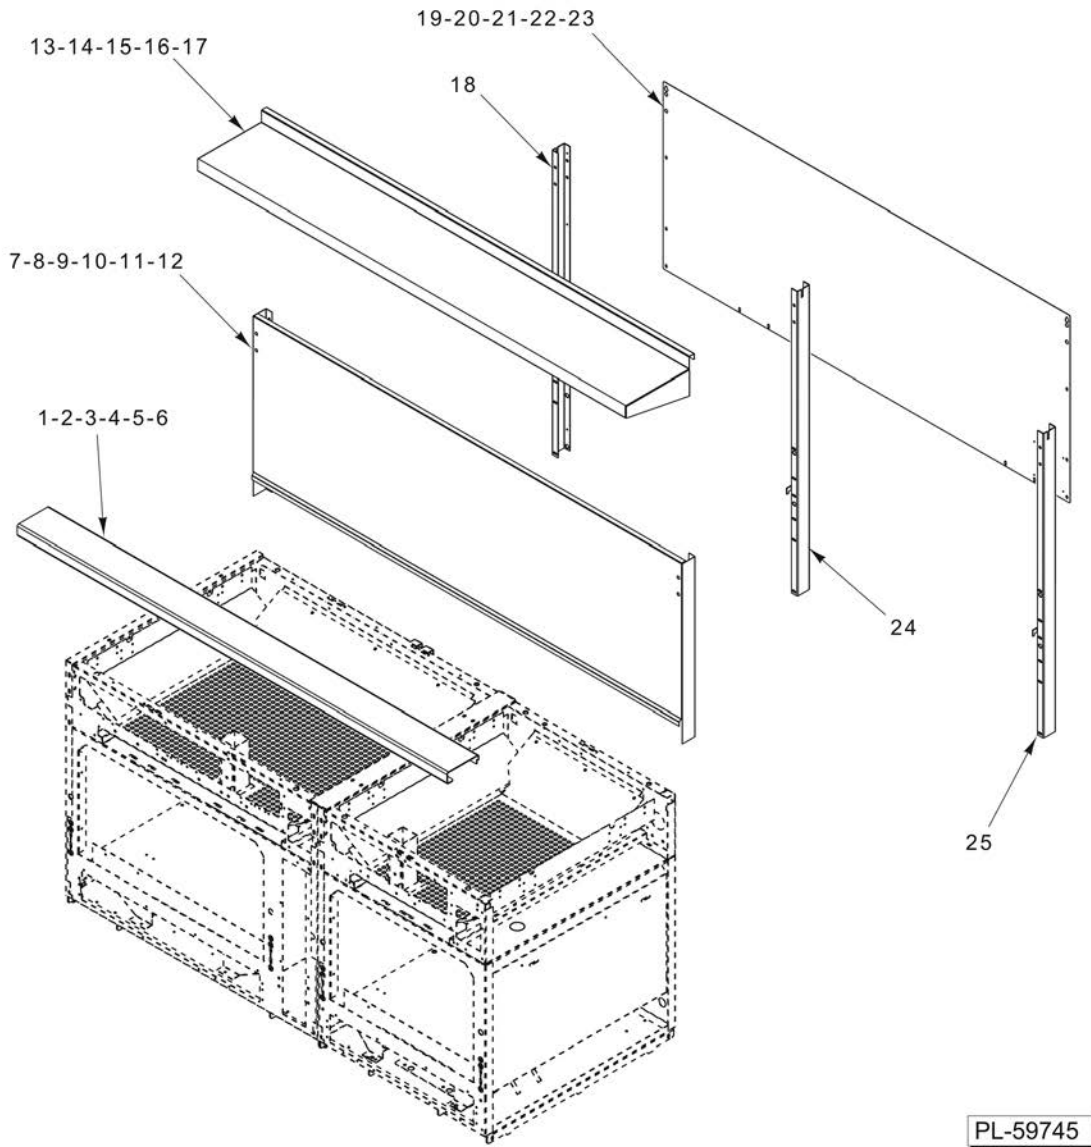

**BACKSPLASH, SHELF, AND BULL NOSE
(ALL SIZES)**

**BACKSPLASH, SHELF, AND BULL NOSE
(ALL SIZES)**

ILLUS. PL-59745	PART NO.	NAME OF PART	AMT.
1	00-921884-00012	Bull Nose (12 In.).....	1
2	00-921884-00024	Bull Nose (24 In.).....	1
3	00-921884-00036	Bull Nose (36 In.).....	1
4	00-921884-00048	Bull Nose (48 In.).....	1
5	00-921884-00060	Bull Nose (60 In.).....	1
6	00-921884-00072	Bull Nose (72 In.).....	1
7	00-921317	Backsplash (12 In.).....	1
8	00-921053-00024	Backsplash (24 In.).....	1
9	00-921053-00036	Backsplash (36 In.).....	1
10	00-921053-00048	Backsplash (48 In.).....	1
11	00-921053-00060	Backsplash (60 In.).....	1
12	00-921053-00072	Backsplash (72 In.).....	1
13	00-921730-00024	Shelf (24 In.).....	1
14	00-921730-00036	Shelf (36 In.).....	1
15	00-921730-00048	Shelf (48 In.).....	1
16	00-921730-00060	Shelf (60 In.).....	1
17	00-921730-00072	Shelf (72 In.).....	1
18	00-921728	Support - Backsplash (LH).....	1
19	00-921713	Panel - Back (12 In.).....	1
20	00-923525	Panel - Back (24 In.).....	1
21	00-921054	Panel - Back (36 In.) (Use two for 72 In. Units).....	1
22	00-923009	Panel - Back (48 In.).....	1
23	00-929007	Panel - Back (60 In.).....	1
24	00-921729	Support - Backsplash (RH) (Used on 60 & 72 In. Units).....	1
25	00-921729	Support - Backsplash (RH).....	1