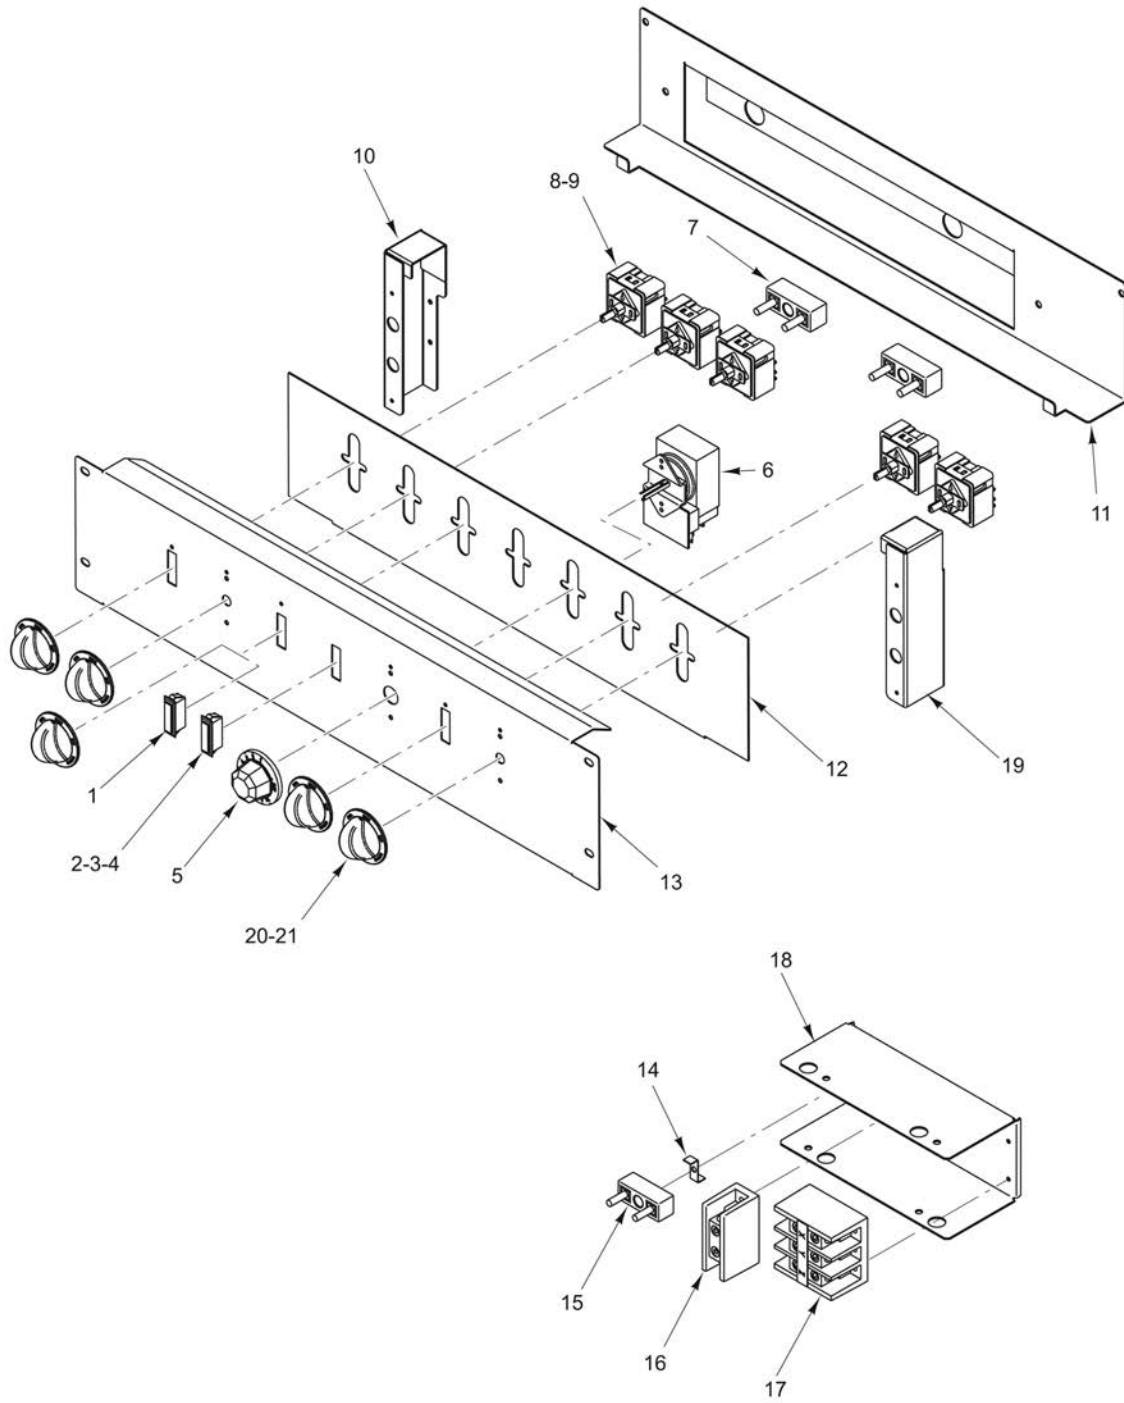

PL-59734

**OVEN CONTROLS
(36 INCH)**

**OVEN CONTROLS
(36 INCH)**

ILLUS.	PART NO.	NAME OF PART	AMT.
PL-59734			
1	00-928068-00001	Plug.....	1
2	00-927603-00001	Knob - Infinite Switch (208 V., 240 V., & 380 V. Units Only).....	AR
3	00-412251-00003	Knob - Infinite Switch (480 V. Units Only).....	AR
4	00-428900-000G3	Light - Indicator.....	AR
5	00-417876-00001	Resistor (300 K., 1/4 W.) (480 V. Units Only) (Not Shown).....	1
6	00-418060-00002	Dial - Thermostat.....	AR
7	00-927507	Door - Access.....	AR
8	00-411503-00004	Switch - Infinite Load Control (208 V., 240 V., & 380 V. Units Only).....	AR
9	00-411506-00014	Thermostat (175-550 Deg. F).....	AR
10	00-927506	Control Panel - Vulcan.....	AR
	00-927533-000G1	Harness - Main (LH) (Not Shown).....	1
	00-927541-000G1	Harness - Power (Not Shown).....	1

PL-59738

**CONTROLS AND ELECTRICAL COMPONENTS
(12 INCH)**

**CONTROLS AND ELECTRICAL COMPONENTS
(12 INCH)**

ILLUS. PL-59738	PART NO.	NAME OF PART	AMT.
1	00-927603-00001	Knob - Infinite Switch (208 V. & 240 V. Units Only).....	1
2	00-412251-00003	Knob - Infinite Switch (480 V. Units Only).....	1
3	00-499974-00001	Plug - Light (Hot Top & Griddle Units Only).....	1
4	00-921883	Bracket - Manifold Cover (LH).....	1
5	00-497496	Stiffener (12 In.).....	1
6	00-414881-00001	Block - Porcelain.....	1
7	00-411503-00004	Switch - Infinite Load Control (208 V. & 240 V. Units Only).....	1
8	00-355798-00001	Switch (4-Position Range) (480 V. Units Only).....	1
9	00-921887-00012	Bracket - Mount.....	1
10	00-499075	Box - Main Power.....	1
11	00-921882	Bracket - Manifold Cover (RH).....	1
12	00-921888-00012	Panel - Control.....	1
13	00-410472-00008	Block - Terminal (3-Pole).....	1
14	00-417856-00001	Lug - Grounding (With Set Screw).....	1
15	00-499076	Lid - Power Supply.....	1
16	FE-017-16	Bushing - Electrical Snap.....	1
17	FE-017-16	Bushing - Electrical Snap.....	1