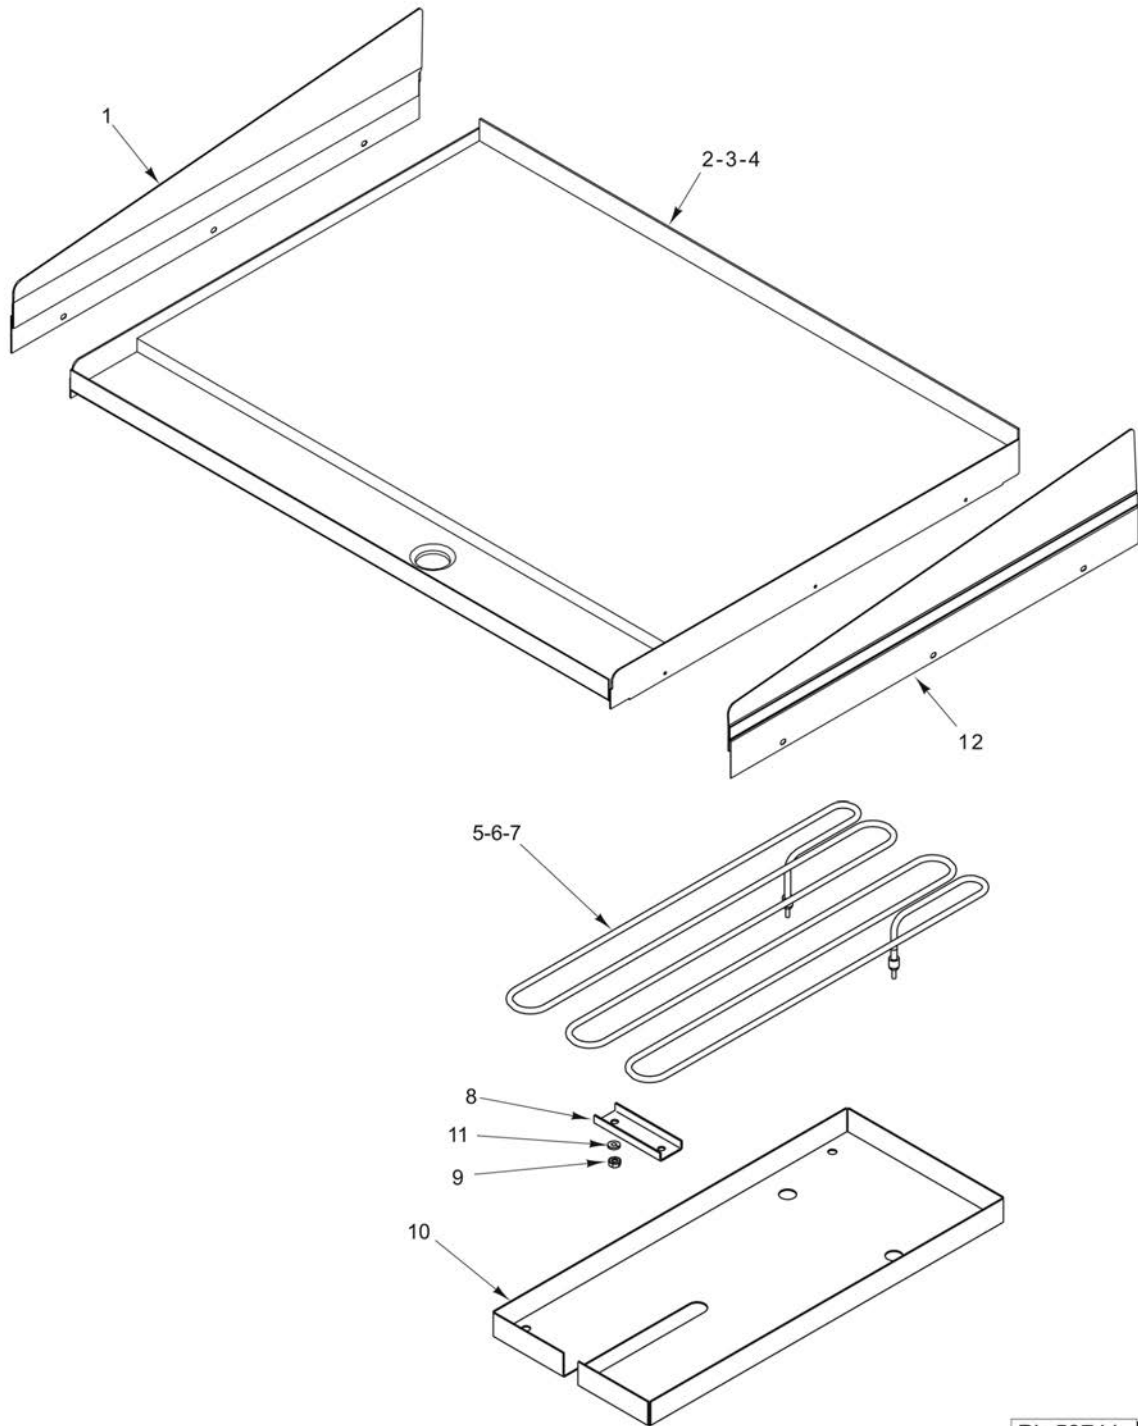

PL-59741

RANGE GRIDDLE

RANGE GRIDDLE

ILLUS.	PART NO.	NAME OF PART	AMT.
PL-59741			
1	00-926527-0000A	Splash Assy. - Outer (LH).....	1
2		Griddle Plate Assy. (12 In.).....	1
3	00-924511-0000A	Griddle Plate Assy. (24 In.).....	1
4	00-926500-0000A	Griddle Plate Assy. (36 In.).....	1
5	00-407774-00001	Element - Griddle (208 V.).....	AR
6	00-407774-00002	Element - Griddle (240 V.).....	AR
7	00-407774-00003	Element - Griddle (480 V.).....	AR
8	00-927415	Brace - Griddle Element.....	AR
9	NS-046-52	Nut Assy. 1/4-20 Hex.....	AR
10	00-421145	Cover - Griddle Element.....	AR
11		Lockwasher.....	AR
12	00-926513-0000A	Splash Assy. - Outer (RH).....	1