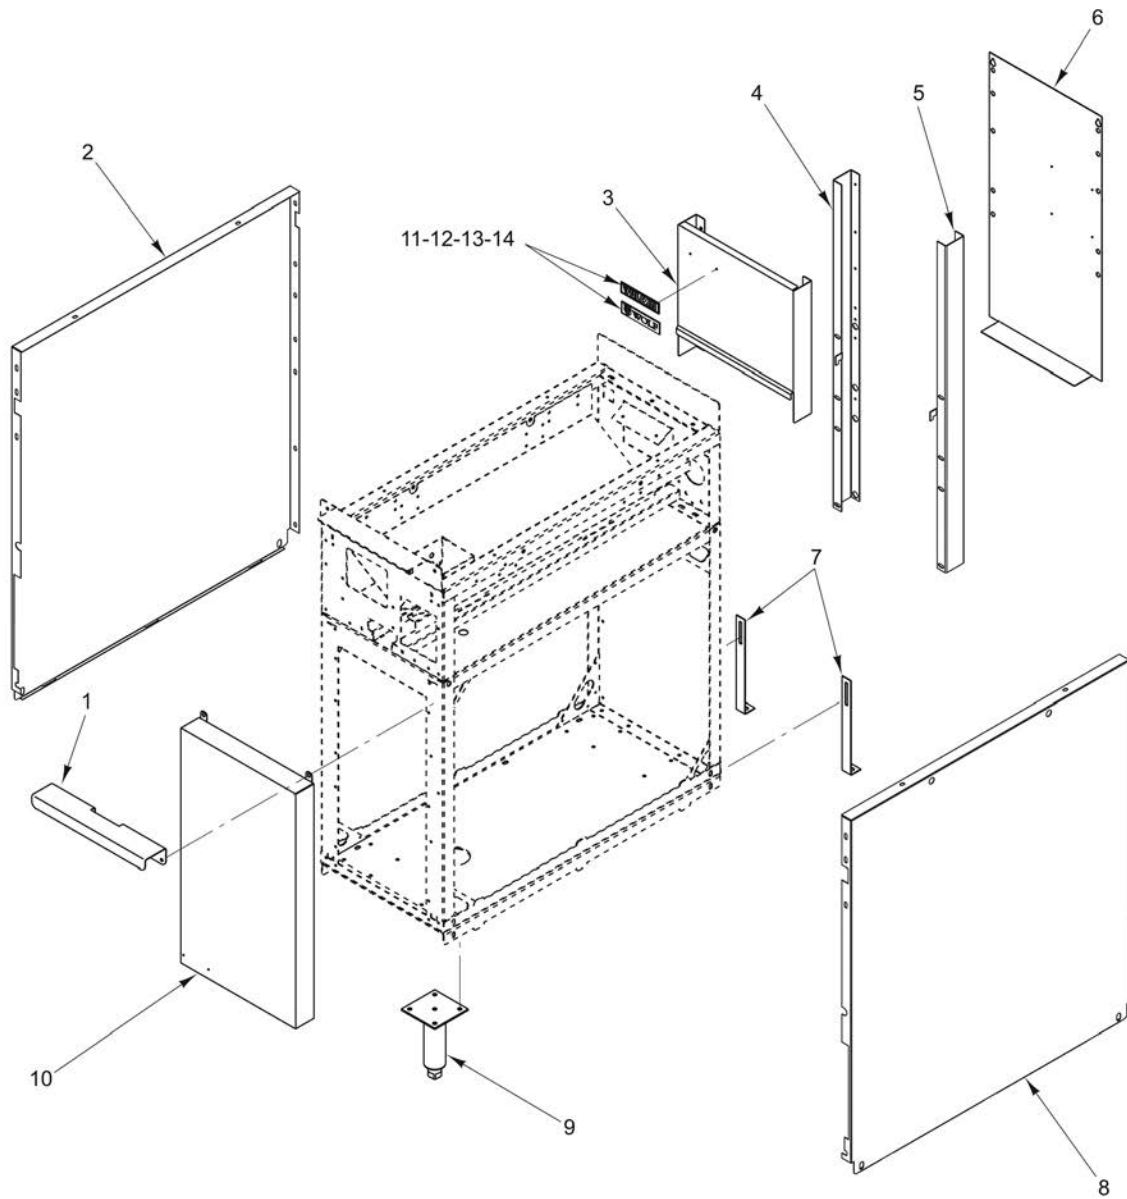

PL-59739

**BODY
(12 INCH)**

**BODY
(12 INCH)**

ILLUS. PL-59739	PART NO.	NAME OF PART	AMT.
1	00-927462	Handle - Crumb Tray.....	1
2	00-921808	Panel - Side (LH).....	1
3	00-921317	Backsplash (12 In.).....	1
4	00-922140	Channel (LH).....	1
5	00-922141	Channel (RH).....	1
6	00-921713	Panel - Back (12 In.).....	1
7	00-927459	Bracket - Anchor.....	2
8	00-921807	Panel - Side (RH).....	1
9	00-413112-00012	Leg (6 In.) (SST).....	4
10	00-927464	Cover - Front.....	1
11	00-957916-00003	Nameplate - Small (Vulcan).....	1
12	00-723204	Nameplate - Small (Wolf).....	1
13	NS-047-78	Pal Nut (Used with Wolf Nameplate).....	2
14	NS-047-79	Pal Nut 3/16 (Used with Vulcan Nameplate).....	2