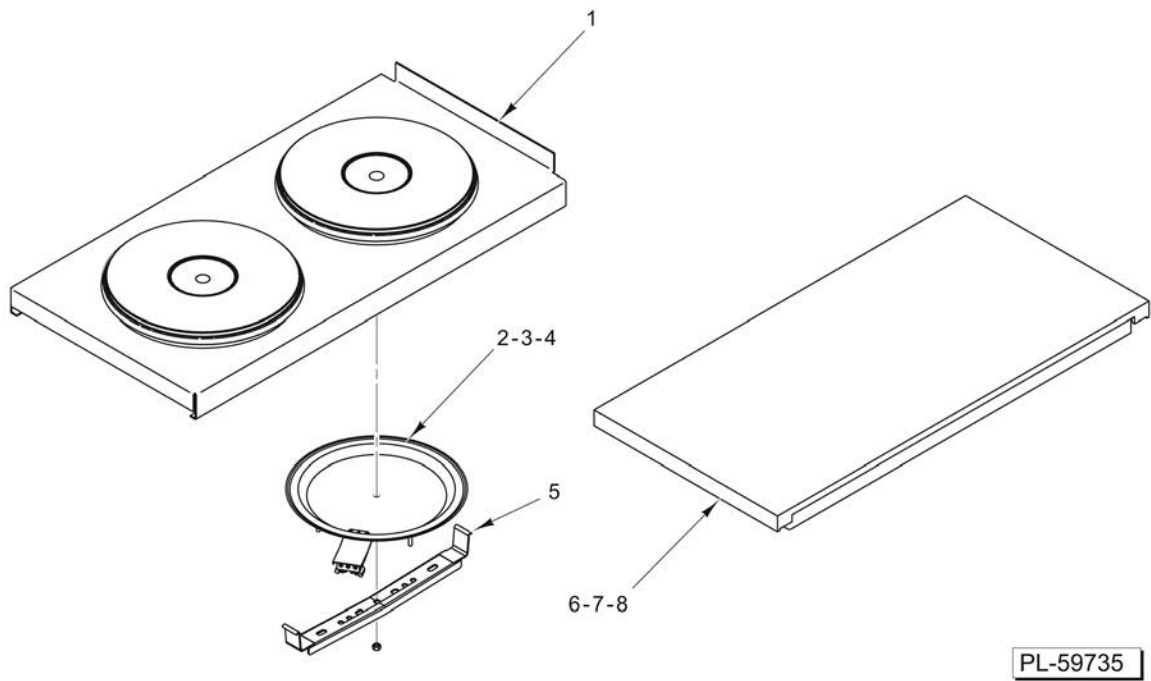

CATALOG OF REPLACEMENT PARTS

EV SERIES ELECTRIC RANGES

EV12
EV24S
EV36S
EV48S
EV60S
EV72S

Table of Contents

5	PLATES
7	OVEN CONTROLS (36 INCH)
9	CONTROLS AND ELECTRICAL COMPONENTS (12 INCH)
11	CONTROLS AND ELECTRICAL COMPONENTS (24 INCH)
13	CONTROLS AND ELECTRICAL COMPONENTS (36 INCH)
15	BODY (12 INCH)
17	BODY (24 INCH)
19	BODY (36 INCH)
21	DOOR ASSEMBLY
23	RANGE GRIDDLE
25	BACKSPLASH, SHELF, AND BULL NOSE (ALL SIZES)
27	OVEN ELEMENT

PL-59734

**OVEN CONTROLS
(36 INCH)**

**OVEN CONTROLS
(36 INCH)**

ILLUS.	PART NO.	NAME OF PART	AMT.
PL-59734			
1	00-928068-00001	Plug.....	1
2	00-927603-00001	Knob - Infinite Switch (208 V., 240 V., & 380 V. Units Only).....	AR
3	00-412251-00003	Knob - Infinite Switch (480 V. Units Only).....	AR
4	00-428900-000G3	Light - Indicator.....	AR
5	00-417876-00001	Resistor (300 K., 1/4 W.) (480 V. Units Only) (Not Shown).....	1
6	00-418060-00002	Dial - Thermostat.....	AR
7	00-927507	Door - Access.....	AR
8	00-411503-00004	Switch - Infinite Load Control (208 V., 240 V., & 380 V. Units Only).....	AR
9	00-411506-00014	Thermostat (175-550 Deg. F).....	AR
10	00-927506	Control Panel - Vulcan.....	AR
	00-927533-000G1	Harness - Main (LH) (Not Shown).....	1
	00-927541-000G1	Harness - Power (Not Shown).....	1

PL-59739

**BODY
(12 INCH)**

**BODY
(12 INCH)**

ILLUS. PL-59739	PART NO.	NAME OF PART	AMT.
1	00-927462	Handle - Crumb Tray.....	1
2	00-921808	Panel - Side (LH).....	1
3	00-921317	Backsplash (12 In.).....	1
4	00-922140	Channel (LH).....	1
5	00-922141	Channel (RH).....	1
6	00-921713	Panel - Back (12 In.).....	1
7	00-927459	Bracket - Anchor.....	2
8	00-921807	Panel - Side (RH).....	1
9	00-413112-00012	Leg (6 In.) (SST).....	4
10	00-927464	Cover - Front.....	1
11	00-957916-00003	Nameplate - Small (Vulcan).....	1
12	00-723204	Nameplate - Small (Wolf).....	1
13	NS-047-78	Pal Nut (Used with Wolf Nameplate).....	2
14	NS-047-79	Pal Nut 3/16 (Used with Vulcan Nameplate).....	2