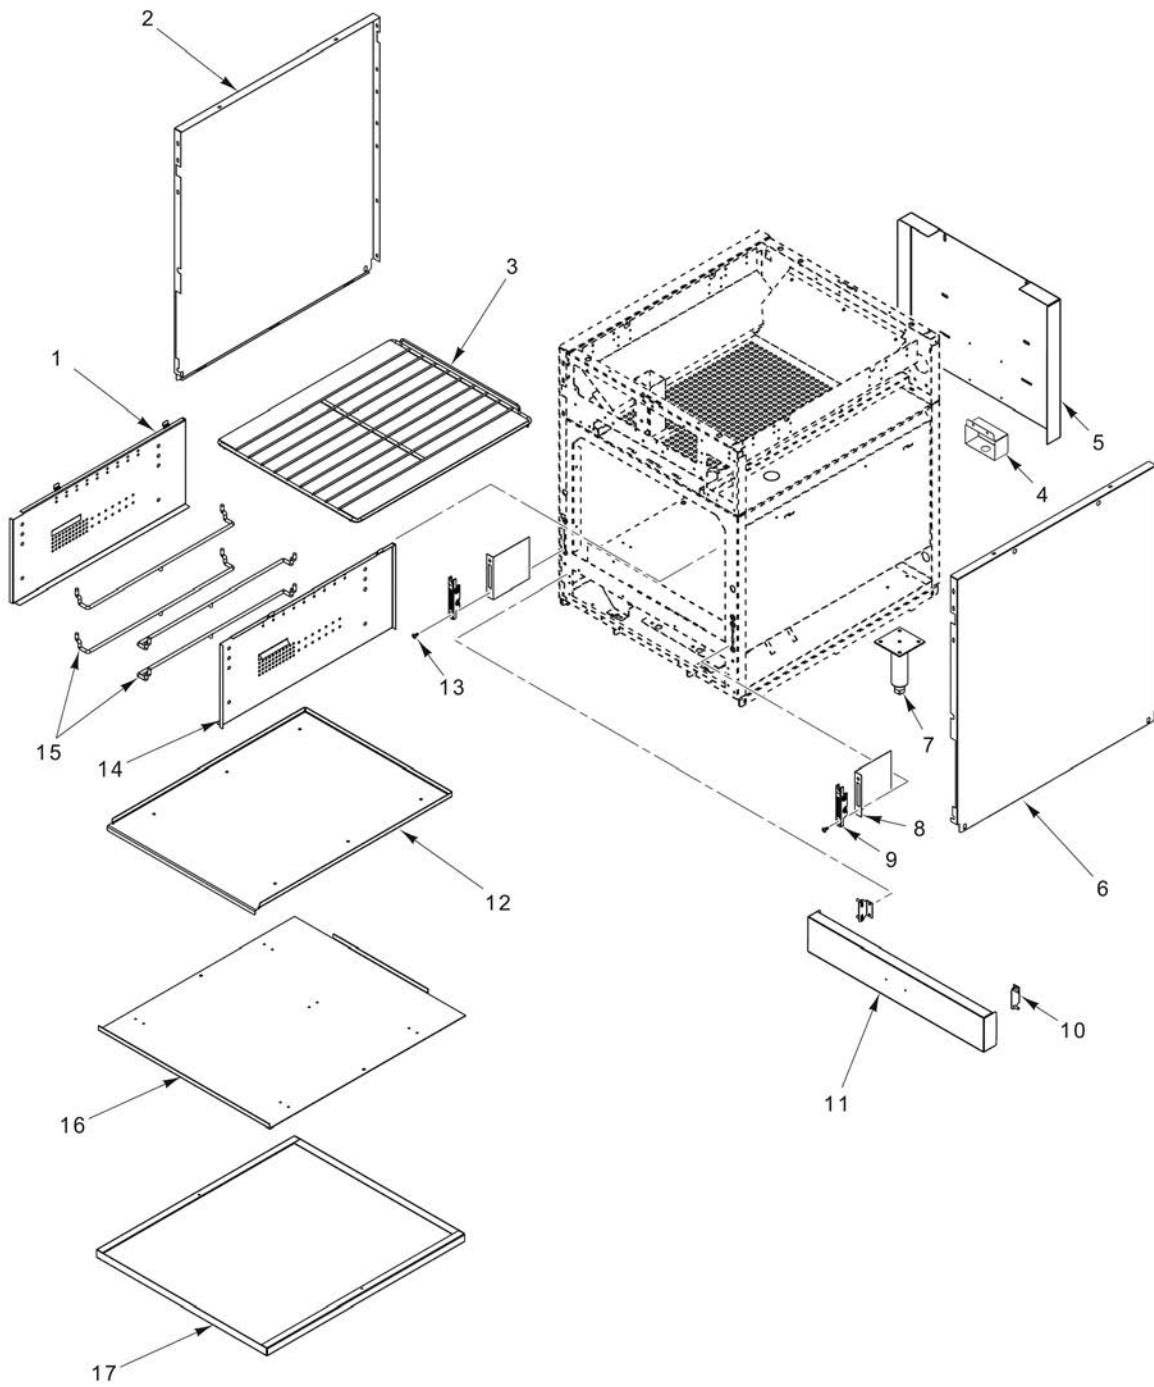

**CONTROLS AND ELECTRICAL COMPONENTS
(36 INCH)**

**CONTROLS AND ELECTRICAL COMPONENTS
(36 INCH)**

ILLUS. PL-59737	PART NO.	NAME OF PART	AMT.
1	00-921888-00036	Cover.....	1
2	00-927503	Panel - Stiffener (36 In.).....	1
3	00-411503-00004	Switch - Infinite Load Control (208 V. & 240 V. Units Only).....	AR
4	00-355798-00001	Switch (4-Position Range) (480 V. Units Only).....	AR
5	00-921883	Bracket - Manifold Cover (LH).....	1
6	00-921882	Bracket - Manifold Cover (RH).....	1
7	00-414881-00001	Block - Porcelain.....	AR
8	00-927603-00001	Knob - Infinite Switch (208 V. & 240 V. Units Only).....	AR
9	00-412251-00003	Knob - Infinite Switch (480 V. Units Only).....	AR
10	00-927509	Bracket - Terminal Block Mount.....	1
11	00-414881-00001	Block - Porcelain.....	3
12	00-410472-00008	Block - Terminal (3-Pole).....	1
13	00-417856-00001	Lug - Grounding (With Set Screw).....	1
14	00-921887-00036	Bracket - Terminal.....	1

PL-59739

**BODY
(12 INCH)**

**BODY
(12 INCH)**

ILLUS. PL-59739	PART NO.	NAME OF PART	AMT.
1	00-927462	Handle - Crumb Tray.....	1
2	00-921808	Panel - Side (LH).....	1
3	00-921317	Backsplash (12 In.).....	1
4	00-922140	Channel (LH).....	1
5	00-922141	Channel (RH).....	1
6	00-921713	Panel - Back (12 In.).....	1
7	00-927459	Bracket - Anchor.....	2
8	00-921807	Panel - Side (RH).....	1
9	00-413112-00012	Leg (6 In.) (SST).....	4
10	00-927464	Cover - Front.....	1
11	00-957916-00003	Nameplate - Small (Vulcan).....	1
12	00-723204	Nameplate - Small (Wolf).....	1
13	NS-047-78	Pal Nut (Used with Wolf Nameplate).....	2
14	NS-047-79	Pal Nut 3/16 (Used with Vulcan Nameplate).....	2