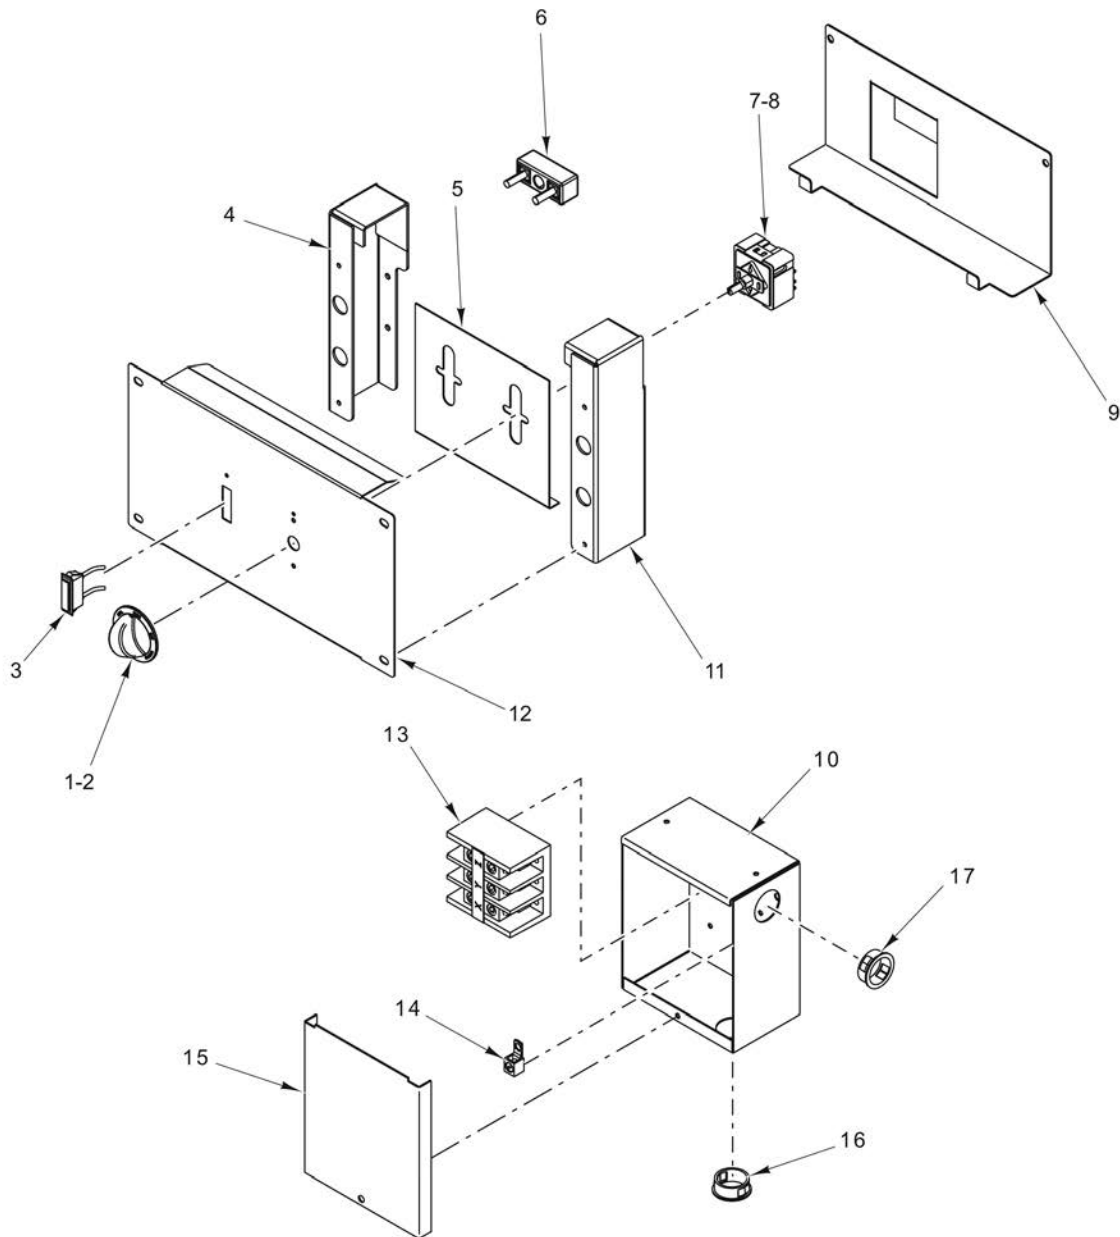

CATALOG OF REPLACEMENT PARTS

EV SERIES ELECTRIC RANGES

EV12
EV24S
EV36S
EV48S
EV60S
EV72S

Table of Contents

5	PLATES
7	OVEN CONTROLS (36 INCH)
9	CONTROLS AND ELECTRICAL COMPONENTS (12 INCH)
11	CONTROLS AND ELECTRICAL COMPONENTS (24 INCH)
13	CONTROLS AND ELECTRICAL COMPONENTS (36 INCH)
15	BODY (12 INCH)
17	BODY (24 INCH)
19	BODY (36 INCH)
21	DOOR ASSEMBLY
23	RANGE GRIDDLE
25	BACKSPLASH, SHELF, AND BULL NOSE (ALL SIZES)
27	OVEN ELEMENT

PL-59734

**OVEN CONTROLS
(36 INCH)**

**OVEN CONTROLS
(36 INCH)**

ILLUS.	PART NO.	NAME OF PART	AMT.
PL-59734			
1	00-928068-00001	Plug.....	1
2	00-927603-00001	Knob - Infinite Switch (208 V., 240 V., & 380 V. Units Only).....	AR
3	00-412251-00003	Knob - Infinite Switch (480 V. Units Only).....	AR
4	00-428900-000G3	Light - Indicator.....	AR
5	00-417876-00001	Resistor (300 K., 1/4 W.) (480 V. Units Only) (Not Shown).....	1
6	00-418060-00002	Dial - Thermostat.....	AR
7	00-927507	Door - Access.....	AR
8	00-411503-00004	Switch - Infinite Load Control (208 V., 240 V., & 380 V. Units Only).....	AR
9	00-411506-00014	Thermostat (175-550 Deg. F).....	AR
10	00-927506	Control Panel - Vulcan.....	AR
	00-927533-000G1	Harness - Main (LH) (Not Shown).....	1
	00-927541-000G1	Harness - Power (Not Shown).....	1

PL-59739

**BODY
(12 INCH)**

**BODY
(12 INCH)**

ILLUS. PL-59739	PART NO.	NAME OF PART	AMT.
1	00-927462	Handle - Crumb Tray.....	1
2	00-921808	Panel - Side (LH).....	1
3	00-921317	Backsplash (12 In.).....	1
4	00-922140	Channel (LH).....	1
5	00-922141	Channel (RH).....	1
6	00-921713	Panel - Back (12 In.).....	1
7	00-927459	Bracket - Anchor.....	2
8	00-921807	Panel - Side (RH).....	1
9	00-413112-00012	Leg (6 In.) (SST).....	4
10	00-927464	Cover - Front.....	1
11	00-957916-00003	Nameplate - Small (Vulcan).....	1
12	00-723204	Nameplate - Small (Wolf).....	1
13	NS-047-78	Pal Nut (Used with Wolf Nameplate).....	2
14	NS-047-79	Pal Nut 3/16 (Used with Vulcan Nameplate).....	2