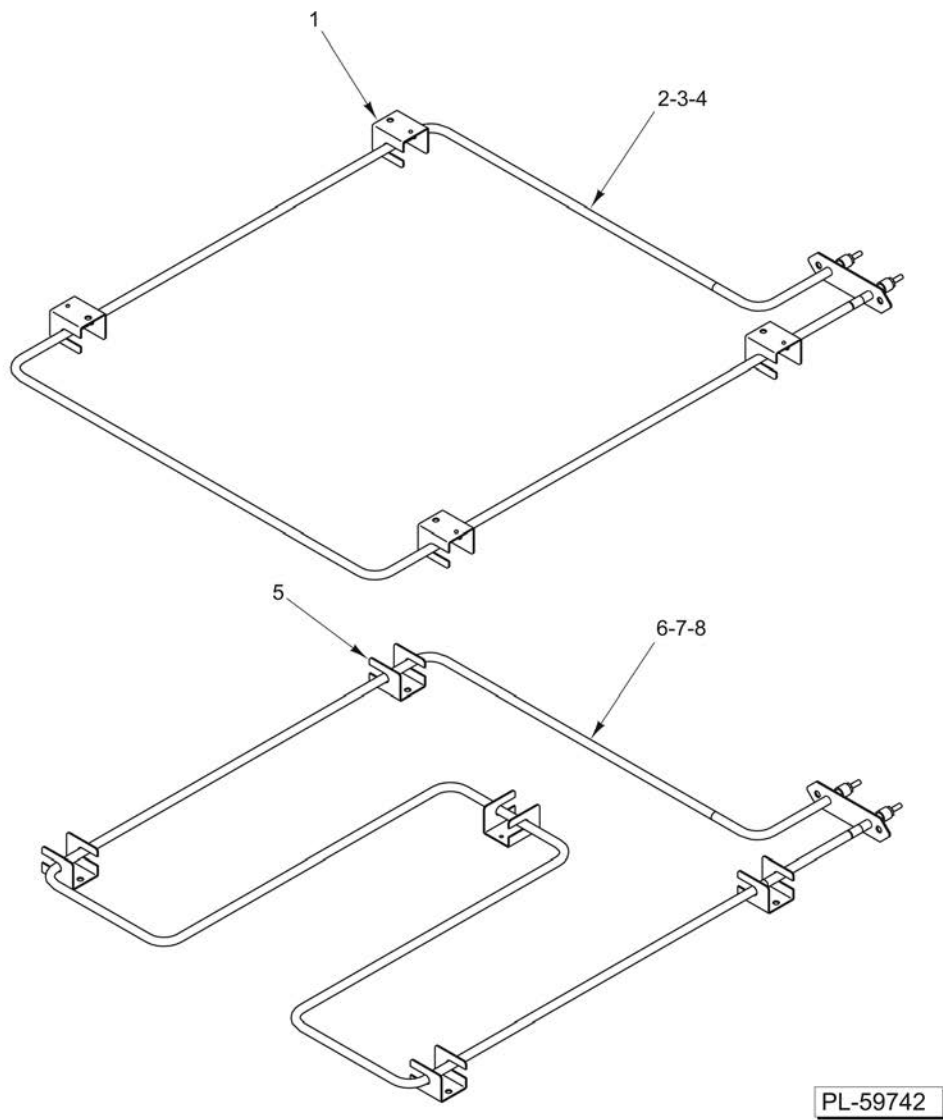

OVEN ELEMENT

OVEN ELEMENT

ILLUS.	PART NO.	NAME OF PART	AMT.
PL-59742			
1	00-412925-00001	Clamp - Element.....	AR
2	00-927538-0004S	Oven Element - Upper (208 V.).....	AR
3	00-927538-0005S	Oven Element - Upper (240 V.).....	AR
4	00-927538-0006S	Oven Element - Upper (480 V.).....	AR
5	00-412925-00001	Clamp - Element.....	AR
6	00-927538-0001S	Oven Element - Lower (208 V.).....	AR
7	00-927538-0002S	Oven Element - Lower (240 V.).....	AR
8	00-927538-0003S	Oven Element - Lower (480 V.).....	AR