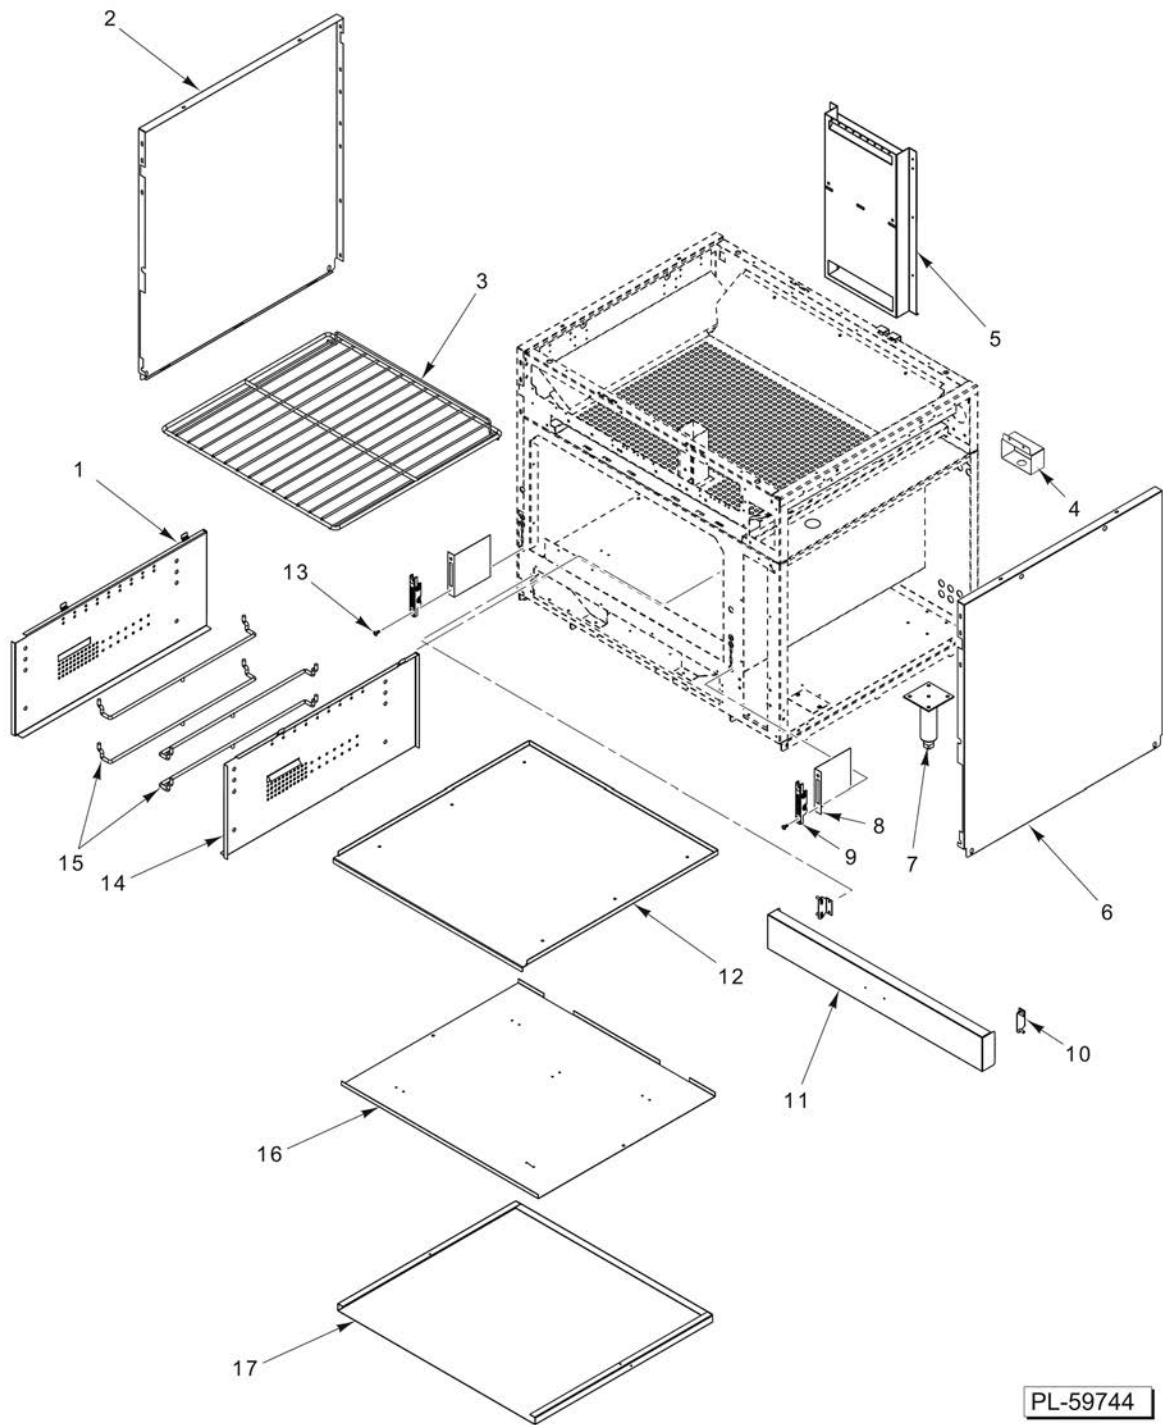

PL-59739

**BODY
(12 INCH)**

**BODY
(12 INCH)**

ILLUS. PL-59739	PART NO.	NAME OF PART	AMT.
1	00-927462	Handle - Crumb Tray.....	1
2	00-921808	Panel - Side (LH).....	1
3	00-921317	Backsplash (12 In.).....	1
4	00-922140	Channel (LH).....	1
5	00-922141	Channel (RH).....	1
6	00-921713	Panel - Back (12 In.).....	1
7	00-927459	Bracket - Anchor.....	2
8	00-921807	Panel - Side (RH).....	1
9	00-413112-00012	Leg (6 In.) (SST).....	4
10	00-927464	Cover - Front.....	1
11	00-957916-00003	Nameplate - Small (Vulcan).....	1
12	00-723204	Nameplate - Small (Wolf).....	1
13	NS-047-78	Pal Nut (Used with Wolf Nameplate).....	2
14	NS-047-79	Pal Nut 3/16 (Used with Vulcan Nameplate).....	2

PL-59743

**BODY
(24 INCH)**

**BODY
(24 INCH)**

ILLUS. PL-59743	PART NO.	NAME OF PART	AMT.
1	00-921326	Side Liner - Left.....	1
2	00-921808	Panel - Side (LH).....	1
3	00-923508-0000A	Oven Rack (24 In.).....	2
4	00-921611	Cover - Element.....	2
5	00-921786	Flue - Rear.....	1
6	00-921807	Panel - Side (RH).....	1
7	00-413112-00012	Leg (6 In.) (SST).....	4
8	00-921095	Insulation - Door Hinge.....	2
9	00-497029-00001	Door Hinge Stop.....	2
10	00-428179-000G1	Bracket - Kick Panel Mounting.....	2
11	00-921785	Kick Panel Assy.....	1
12	00-923515	Cavity Bottom (24 In. Oven).....	1
13	00-723369	Mach. Screw 1/4-20 x 1/2 Phil. Truss Hd.....	4
14	00-921325	Side Liner - Right.....	1
15	00-921064	Guide - Rack.....	4
16	00-927402	Plate - Element Mounting (24 In.).....	1
17	00-927403	Pan - Element (24 In.).....	1