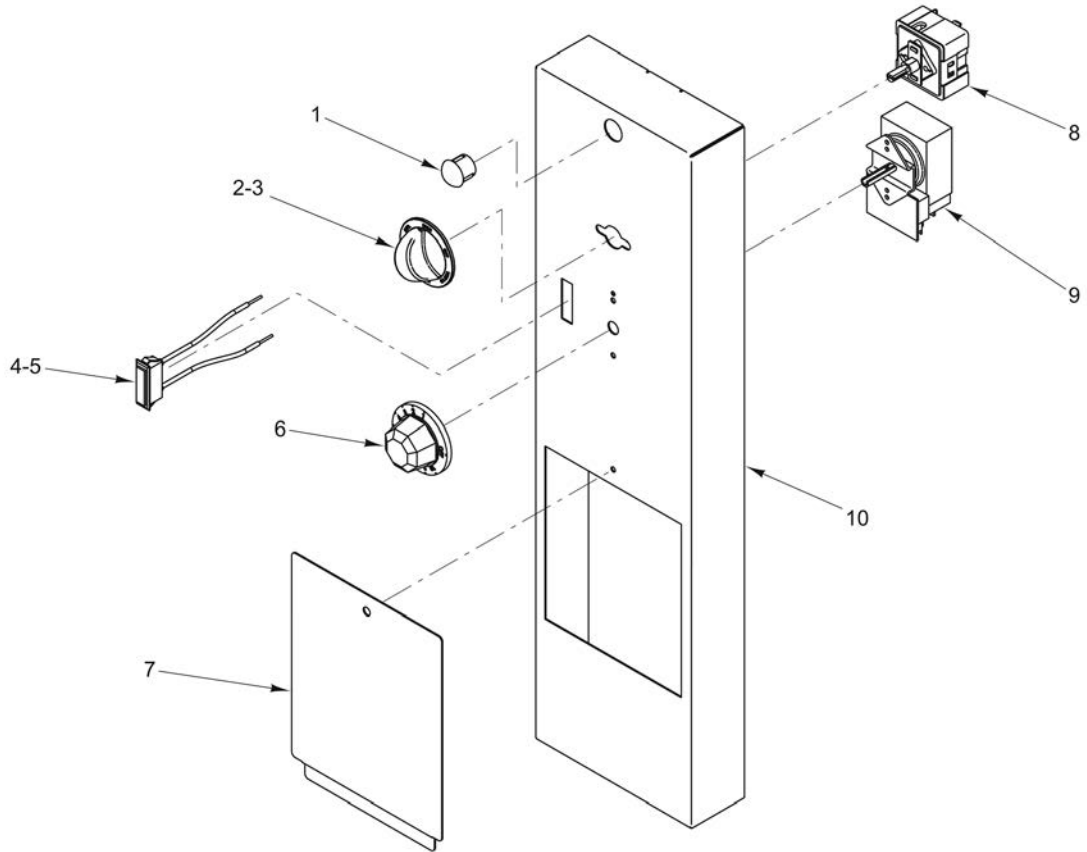

CATALOG OF REPLACEMENT PARTS

EV SERIES ELECTRIC RANGES

EV12
EV24S
EV36S
EV48S
EV60S
EV72S

Table of Contents

5	PLATES
7	OVEN CONTROLS (36 INCH)
9	CONTROLS AND ELECTRICAL COMPONENTS (12 INCH)
11	CONTROLS AND ELECTRICAL COMPONENTS (24 INCH)
13	CONTROLS AND ELECTRICAL COMPONENTS (36 INCH)
15	BODY (12 INCH)
17	BODY (24 INCH)
19	BODY (36 INCH)
21	DOOR ASSEMBLY
23	RANGE GRIDDLE
25	BACKSPLASH, SHELF, AND BULL NOSE (ALL SIZES)
27	OVEN ELEMENT

PL-59734

**OVEN CONTROLS
(36 INCH)**

**OVEN CONTROLS
(36 INCH)**

ILLUS.	PART NO.	NAME OF PART	AMT.
PL-59734			
1	00-928068-00001	Plug.....	1
2	00-927603-00001	Knob - Infinite Switch (208 V., 240 V., & 380 V. Units Only).....	AR
3	00-412251-00003	Knob - Infinite Switch (480 V. Units Only).....	AR
4	00-428900-000G3	Light - Indicator.....	AR
5	00-417876-00001	Resistor (300 K., 1/4 W.) (480 V. Units Only) (Not Shown).....	1
6	00-418060-00002	Dial - Thermostat.....	AR
7	00-927507	Door - Access.....	AR
8	00-411503-00004	Switch - Infinite Load Control (208 V., 240 V., & 380 V. Units Only).....	AR
9	00-411506-00014	Thermostat (175-550 Deg. F).....	AR
10	00-927506	Control Panel - Vulcan.....	AR
	00-927533-000G1	Harness - Main (LH) (Not Shown).....	1
	00-927541-000G1	Harness - Power (Not Shown).....	1