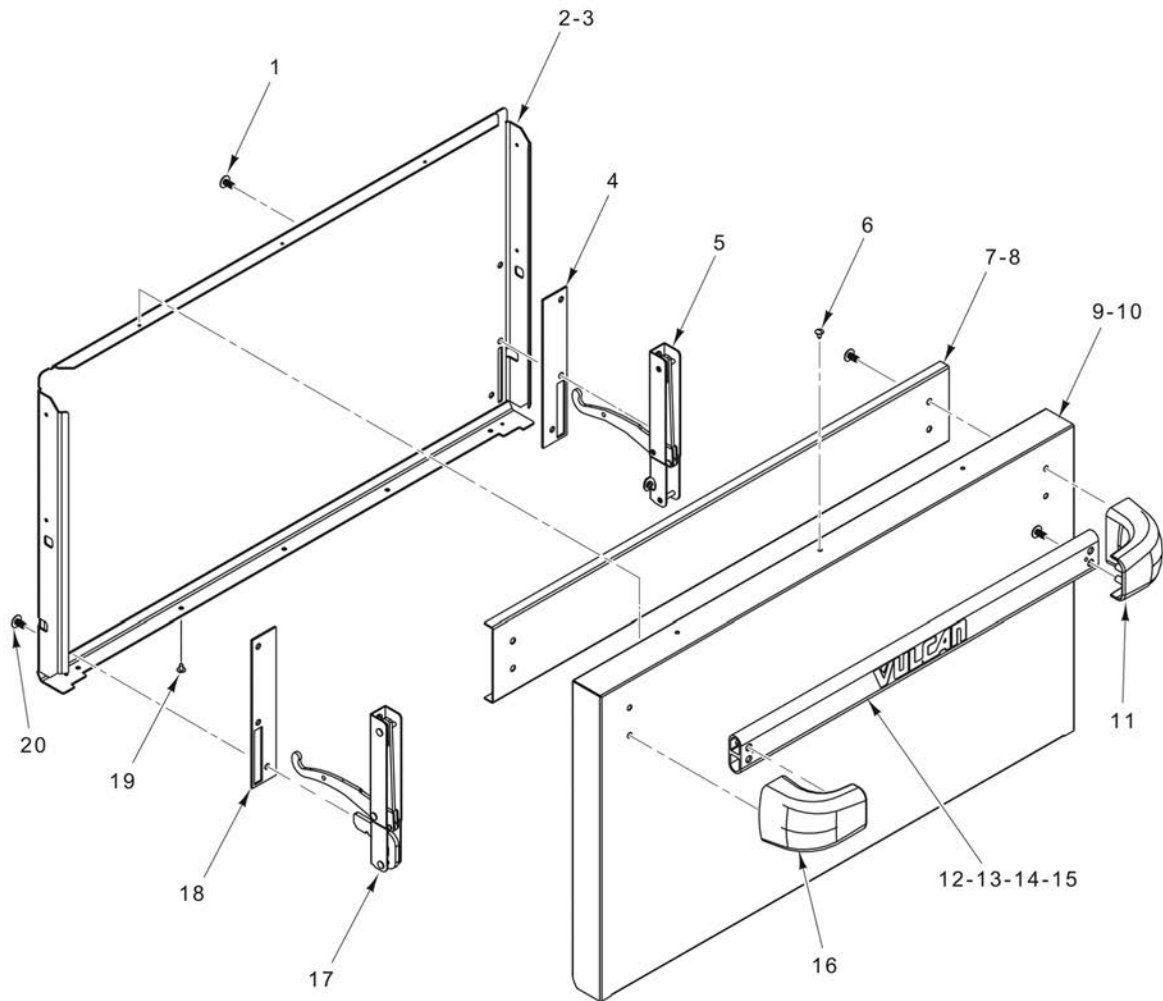

PL-59743

**BODY
(24 INCH)**

**BODY
(24 INCH)**

ILLUS. PL-59743	PART NO.	NAME OF PART	AMT.
1	00-921326	Side Liner - Left.....	1
2	00-921808	Panel - Side (LH).....	1
3	00-923508-0000A	Oven Rack (24 In.).....	2
4	00-921611	Cover - Element.....	2
5	00-921786	Flue - Rear.....	1
6	00-921807	Panel - Side (RH).....	1
7	00-413112-00012	Leg (6 In.) (SST).....	4
8	00-921095	Insulation - Door Hinge.....	2
9	00-497029-00001	Door Hinge Stop.....	2
10	00-428179-000G1	Bracket - Kick Panel Mounting.....	2
11	00-921785	Kick Panel Assy.....	1
12	00-923515	Cavity Bottom (24 In. Oven).....	1
13	00-723369	Mach. Screw 1/4-20 x 1/2 Phil. Truss Hd.....	4
14	00-921325	Side Liner - Right.....	1
15	00-921064	Guide - Rack.....	4
16	00-927402	Plate - Element Mounting (24 In.).....	1
17	00-927403	Pan - Element (24 In.).....	1

PL-59744

**BODY
(36 INCH)**

**BODY
(36 INCH)**

ILLUS. PL-59744	PART NO.	NAME OF PART	AMT.
1	00-921326	Side Liner - Left.....	1
2	00-921808	Panel - Side (LH).....	1
3	00-921010-0000A	Oven Rack (30 In.).....	2
4	00-921611	Cover - Element.....	2
5	00-921799	Channel - Back Flue.....	1
6	00-921807	Panel - Side (RH).....	1
7	00-413112-00012	Leg (6 In.) (SST).....	4
8	00-921095	Insulation - Door Hinge.....	2
9	00-497029-00001	Door Hinge Stop.....	2
10	00-428179-000G1	Bracket - Kick Panel Mounting.....	2
11	00-921721	Kick Panel Assy.....	1
12	00-921015	Cavity Bottom (30 In.).....	1
13	00-723369	Mach. Screw 1/4-20 x 1/2 Phil. Truss Hd.....	4
14	00-921325	Side Liner - Right.....	1
15	00-921064	Guide - Rack.....	4
16	00-927511-00001	Plate - Element Mounting (30 In.).....	1
17	00-927510-00001	Pan - Element (30 In.).....	AR