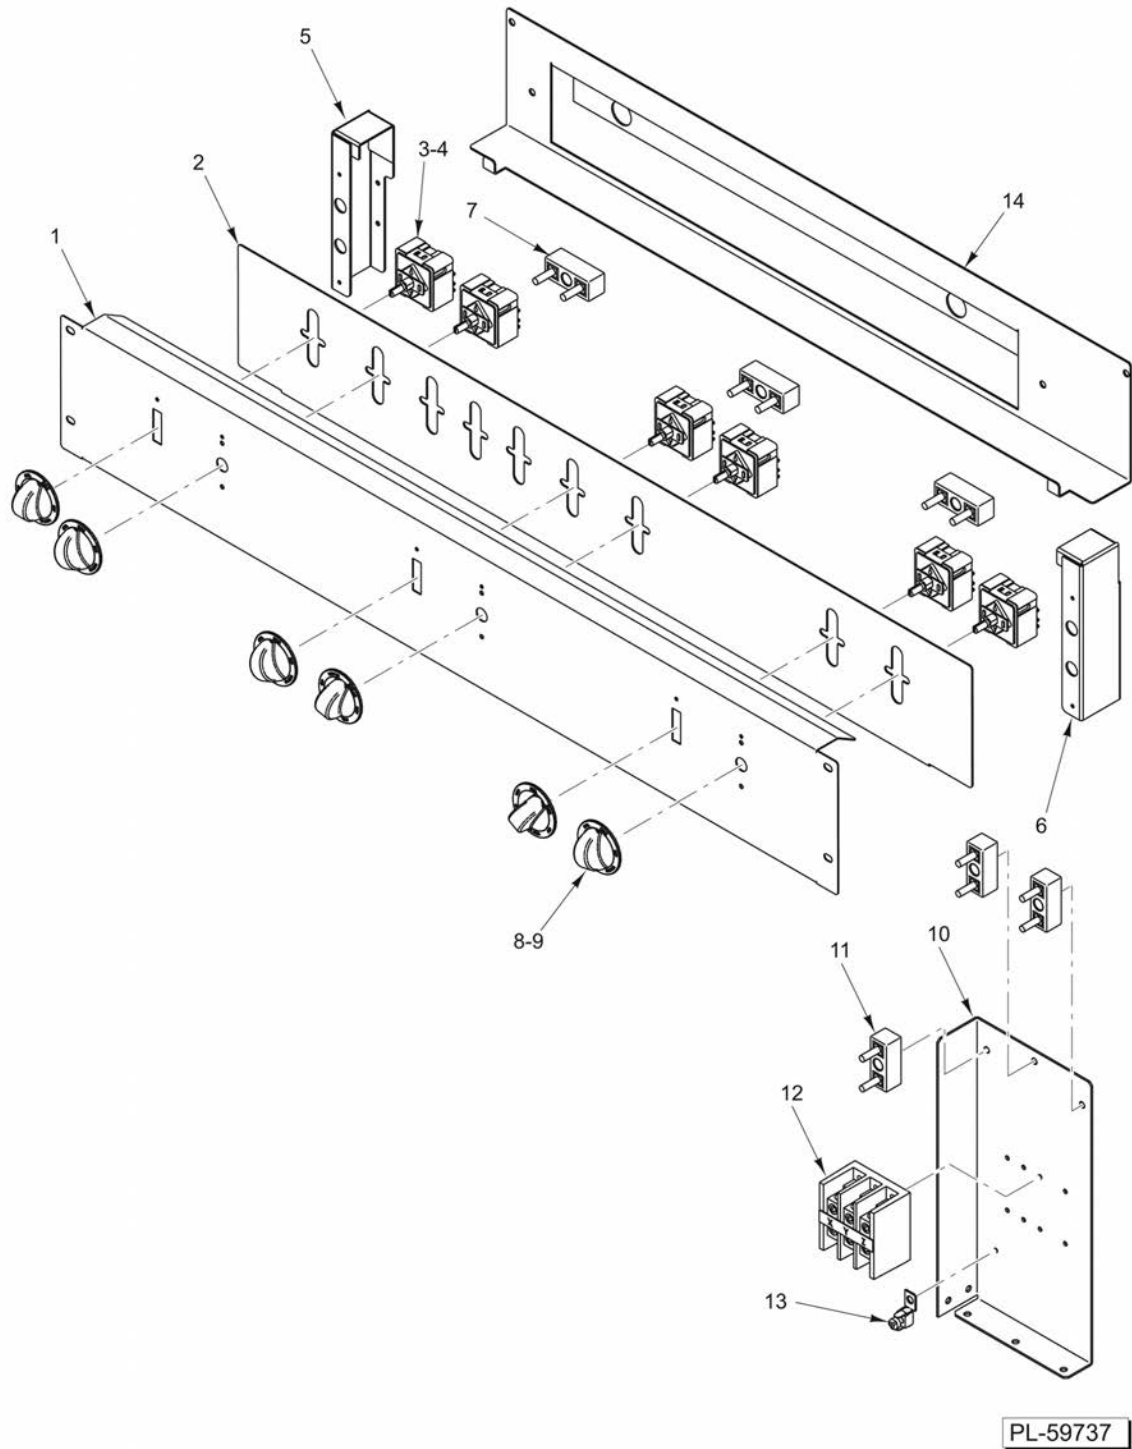

**CONTROLS AND ELECTRICAL COMPONENTS
(36 INCH)**

**CONTROLS AND ELECTRICAL COMPONENTS
(36 INCH)**

ILLUS. PL-59737	PART NO.	NAME OF PART	AMT.
1	00-921888-00036	Cover.....	1
2	00-927503	Panel - Stiffener (36 In.).....	1
3	00-411503-00004	Switch - Infinite Load Control (208 V. & 240 V. Units Only).....	AR
4	00-355798-00001	Switch (4-Position Range) (480 V. Units Only).....	AR
5	00-921883	Bracket - Manifold Cover (LH).....	1
6	00-921882	Bracket - Manifold Cover (RH).....	1
7	00-414881-00001	Block - Porcelain.....	AR
8	00-927603-00001	Knob - Infinite Switch (208 V. & 240 V. Units Only).....	AR
9	00-412251-00003	Knob - Infinite Switch (480 V. Units Only).....	AR
10	00-927509	Bracket - Terminal Block Mount.....	1
11	00-414881-00001	Block - Porcelain.....	3
12	00-410472-00008	Block - Terminal (3-Pole).....	1
13	00-417856-00001	Lug - Grounding (With Set Screw).....	1
14	00-921887-00036	Bracket - Terminal.....	1